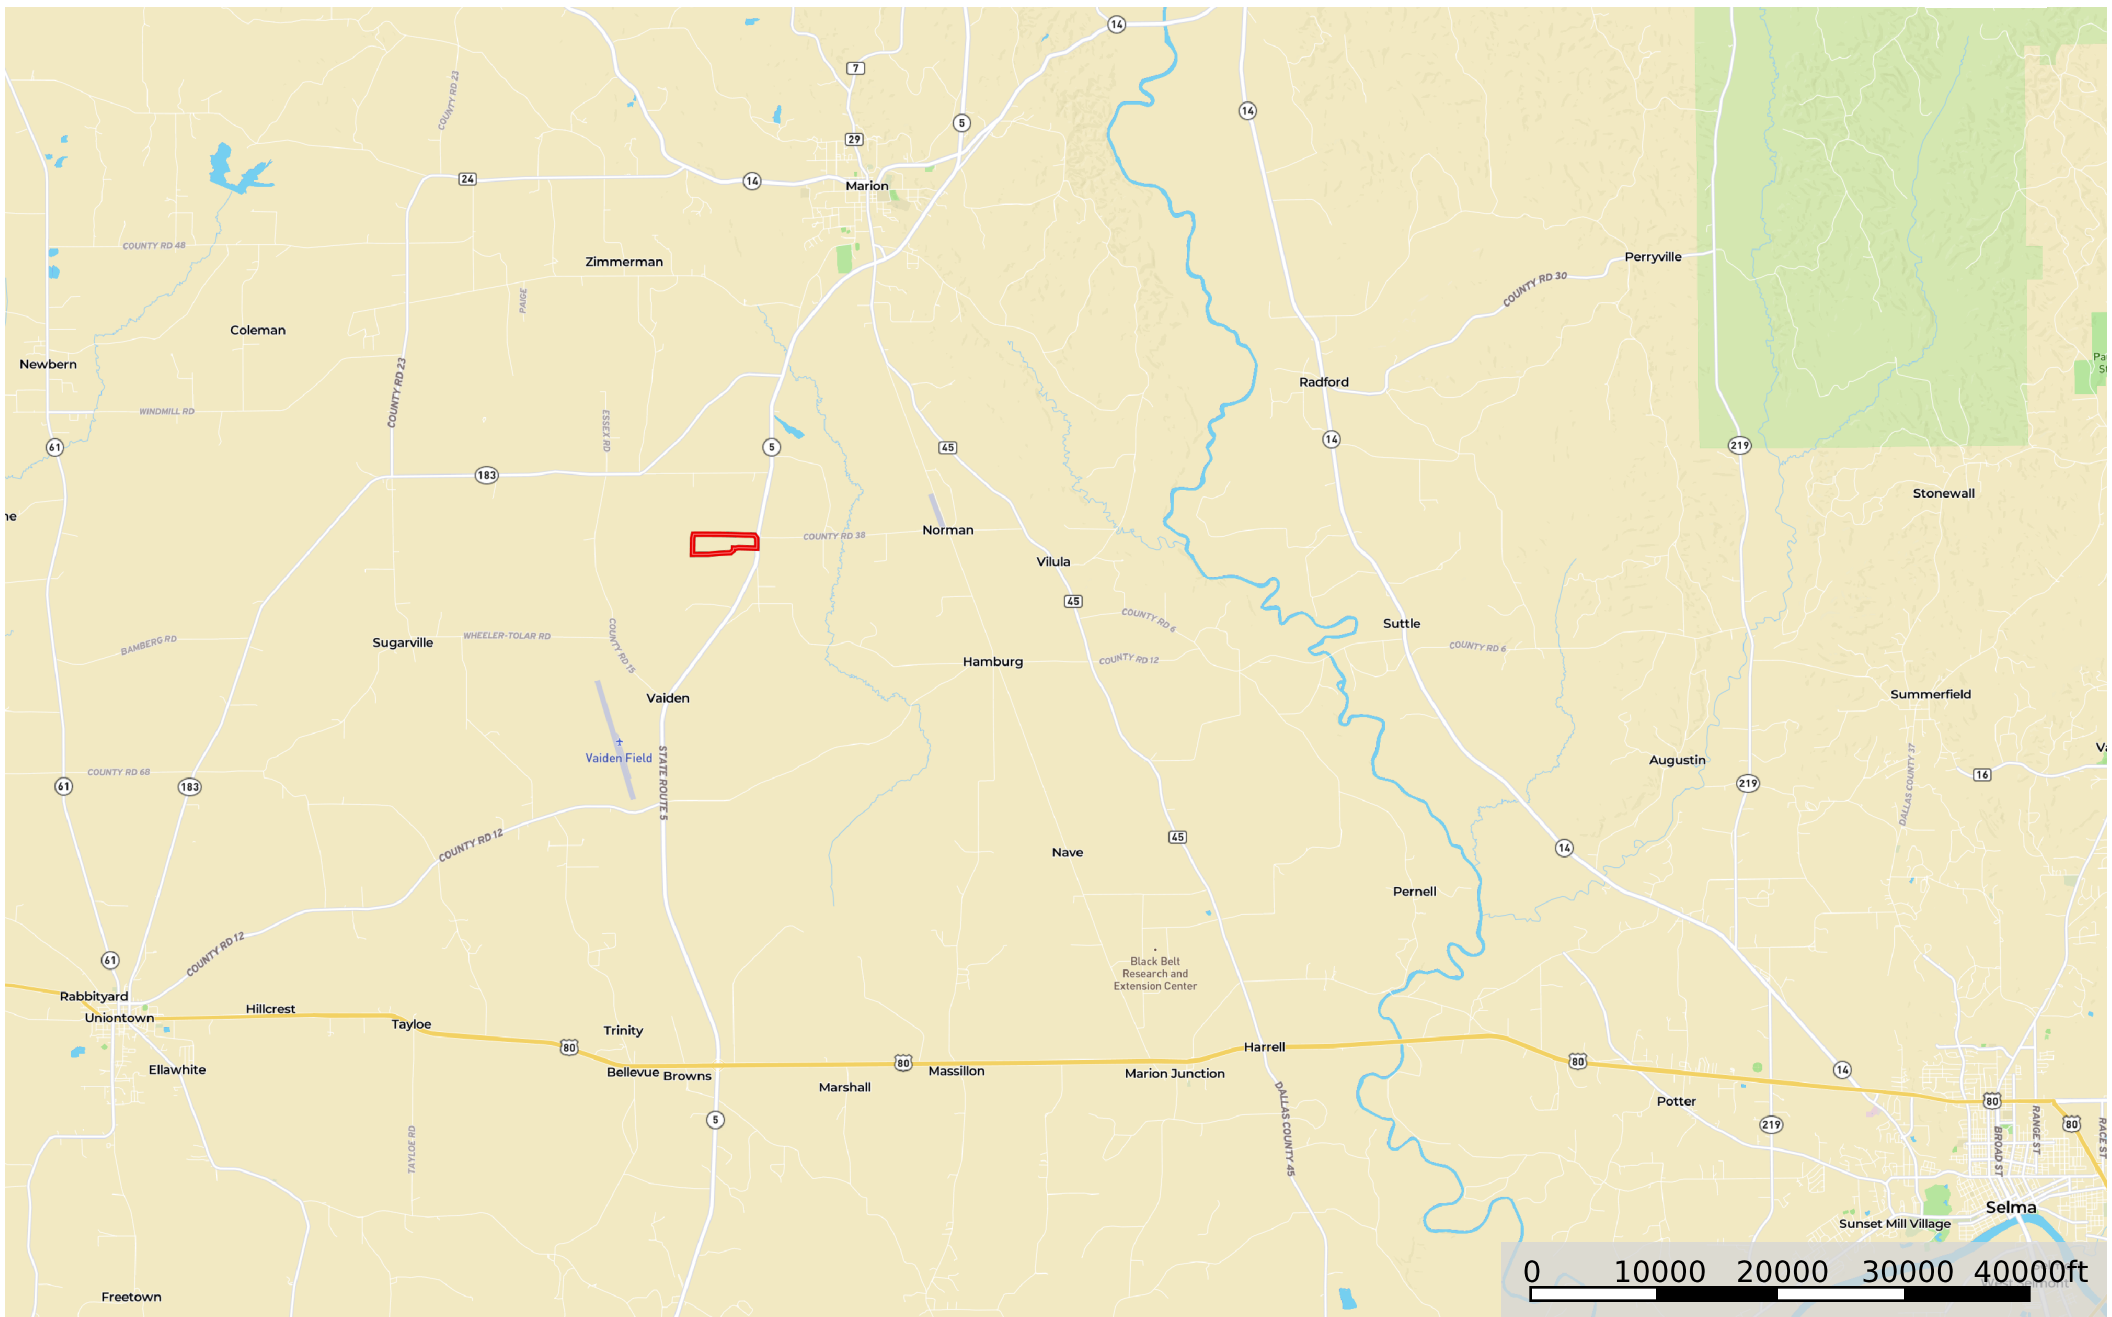

# 160 acres Perry County Collums

Perry County, Alabama, 160 AC +/-

 Boundary