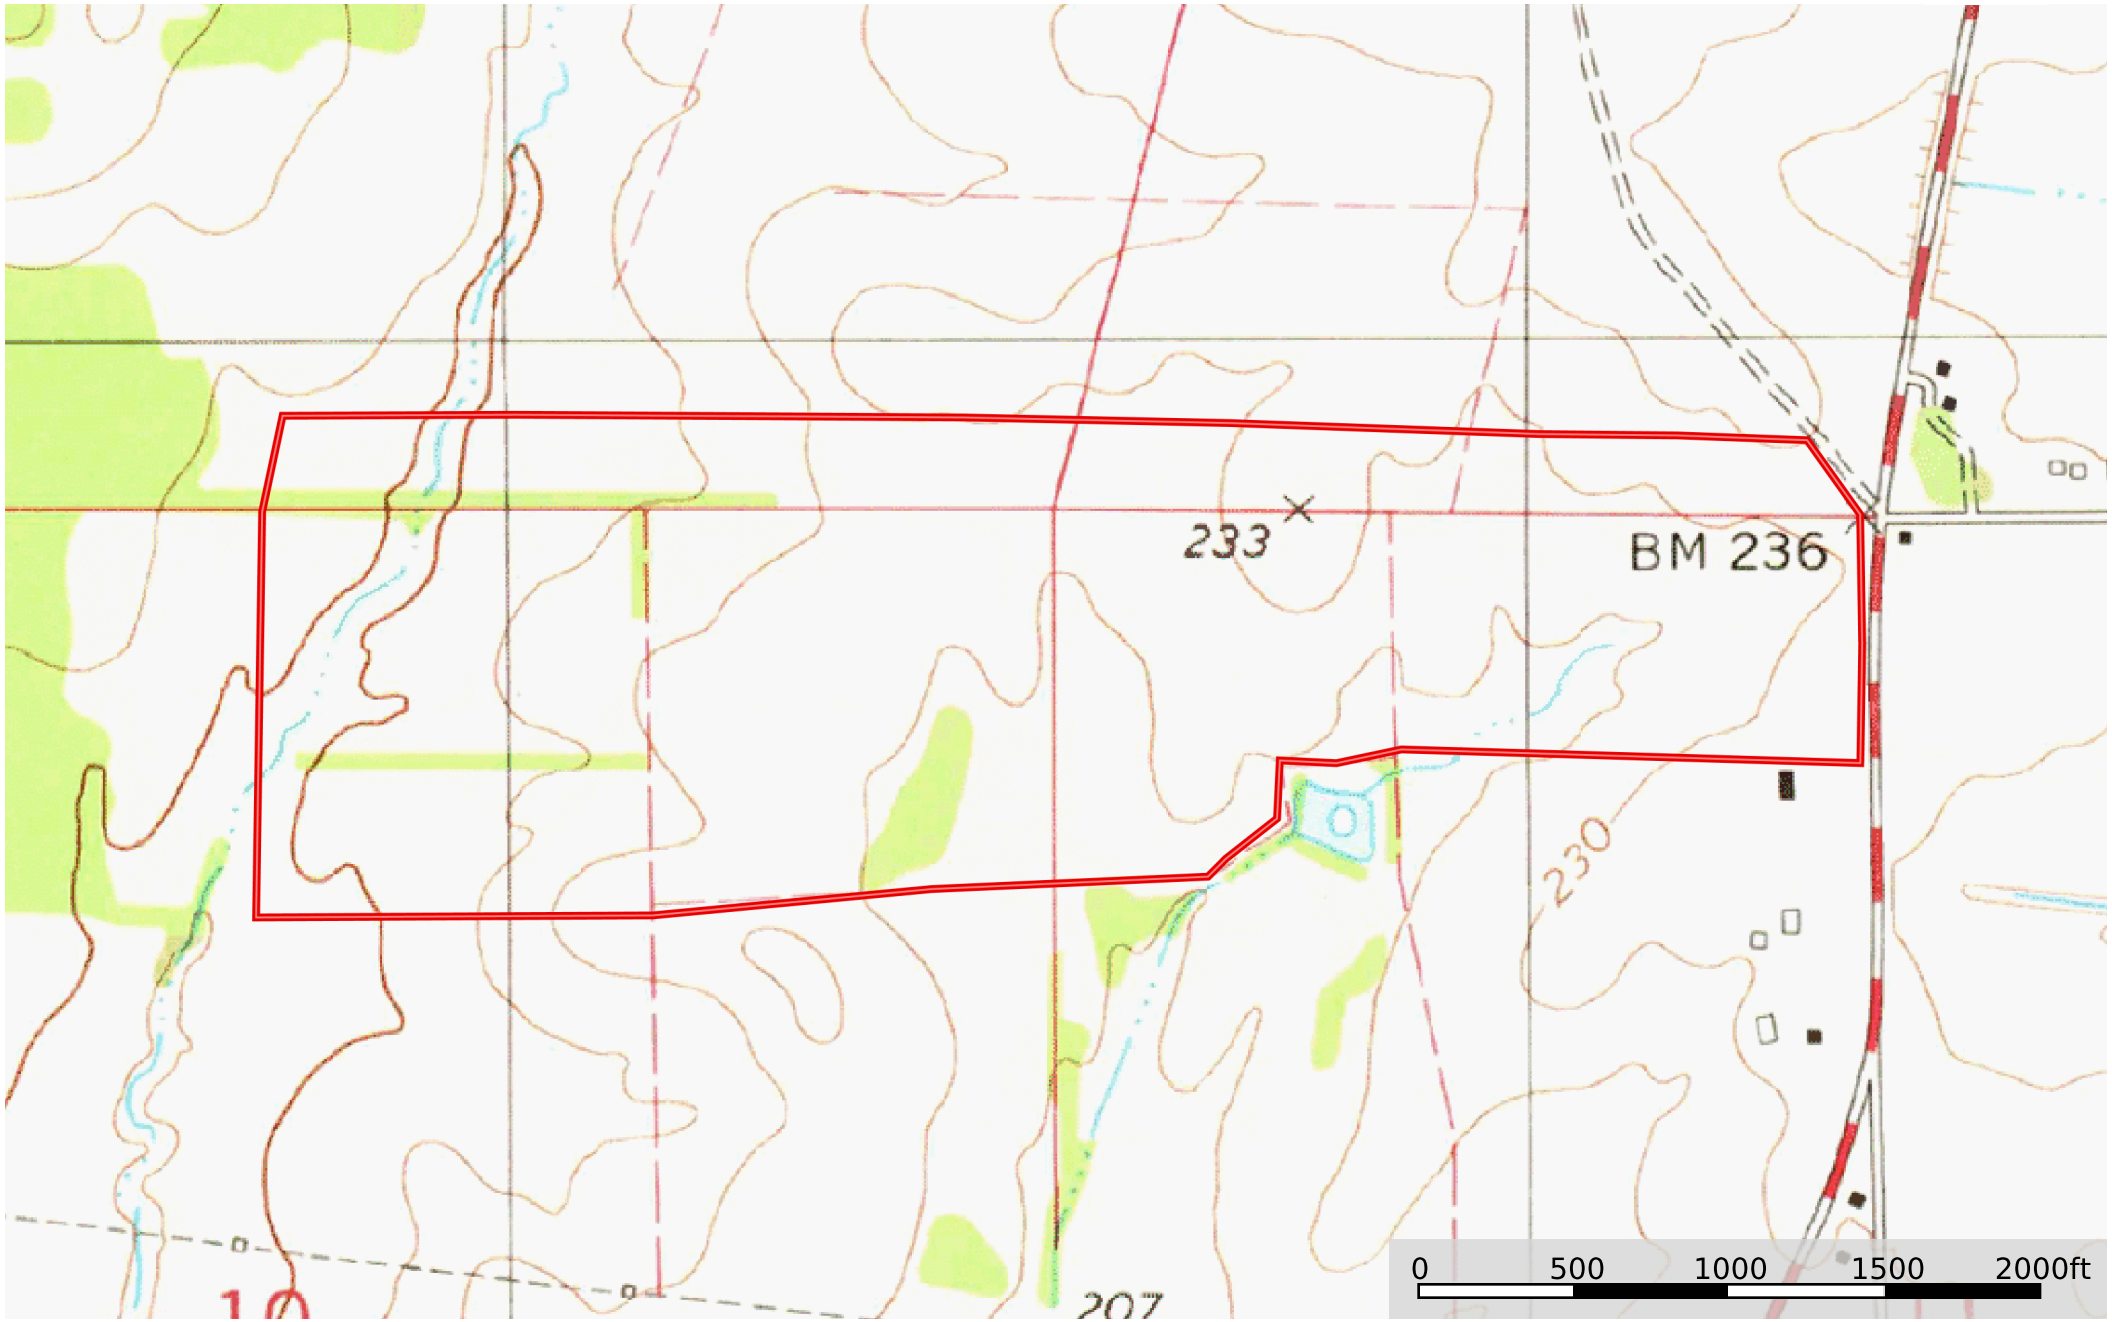

# 160 acres Perry County Collums

Perry County, Alabama, 160 AC +/-

 Boundary