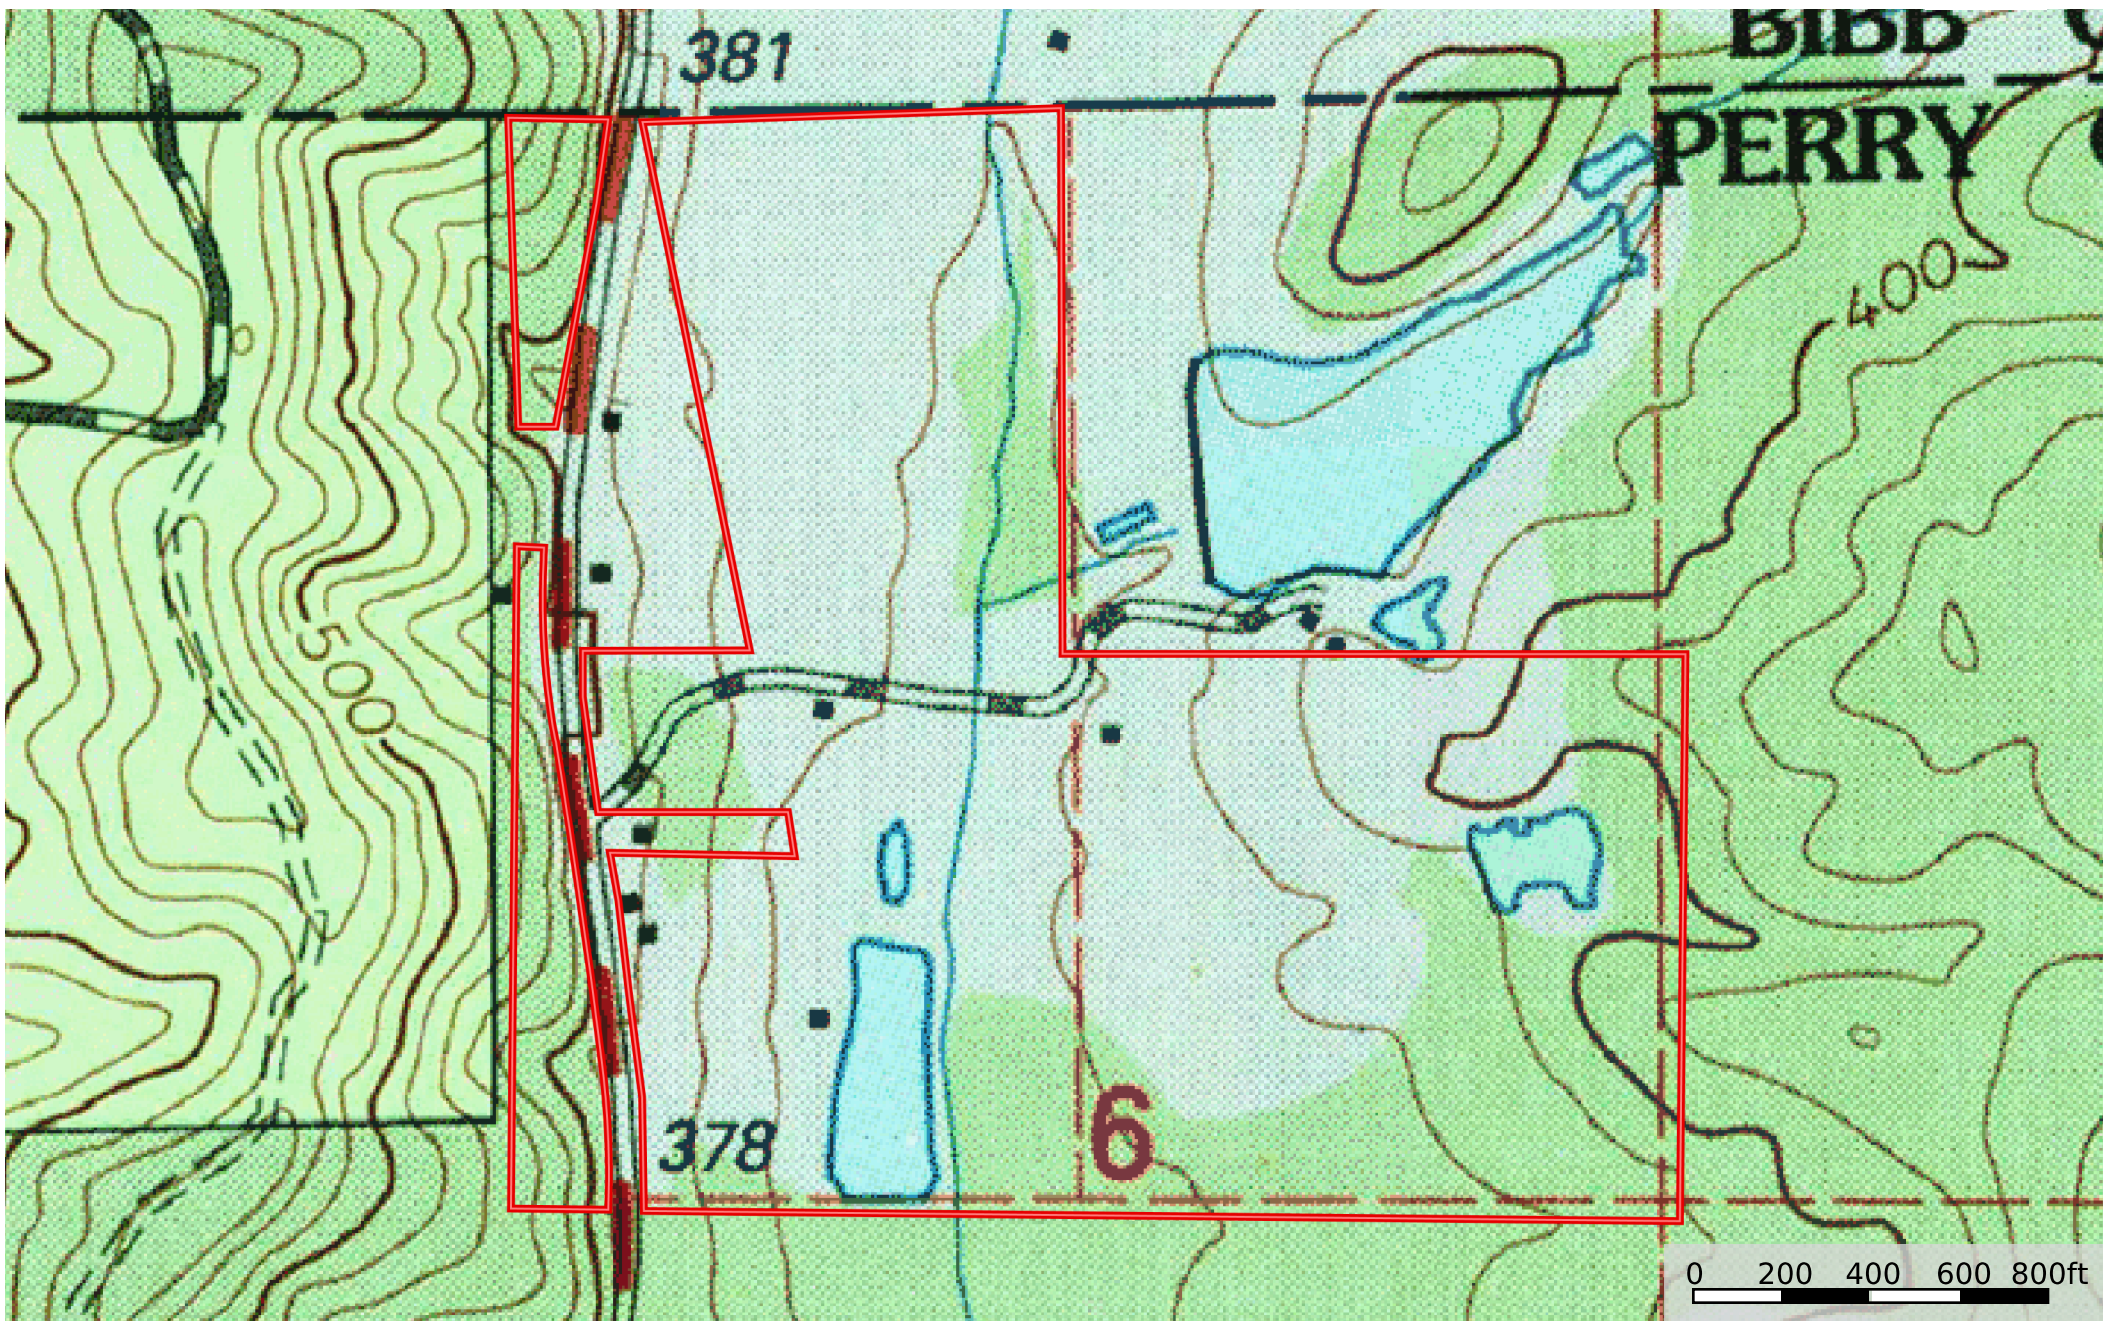

101 acres Perry County Fountain

Alabama, AC +/-

 Boundary