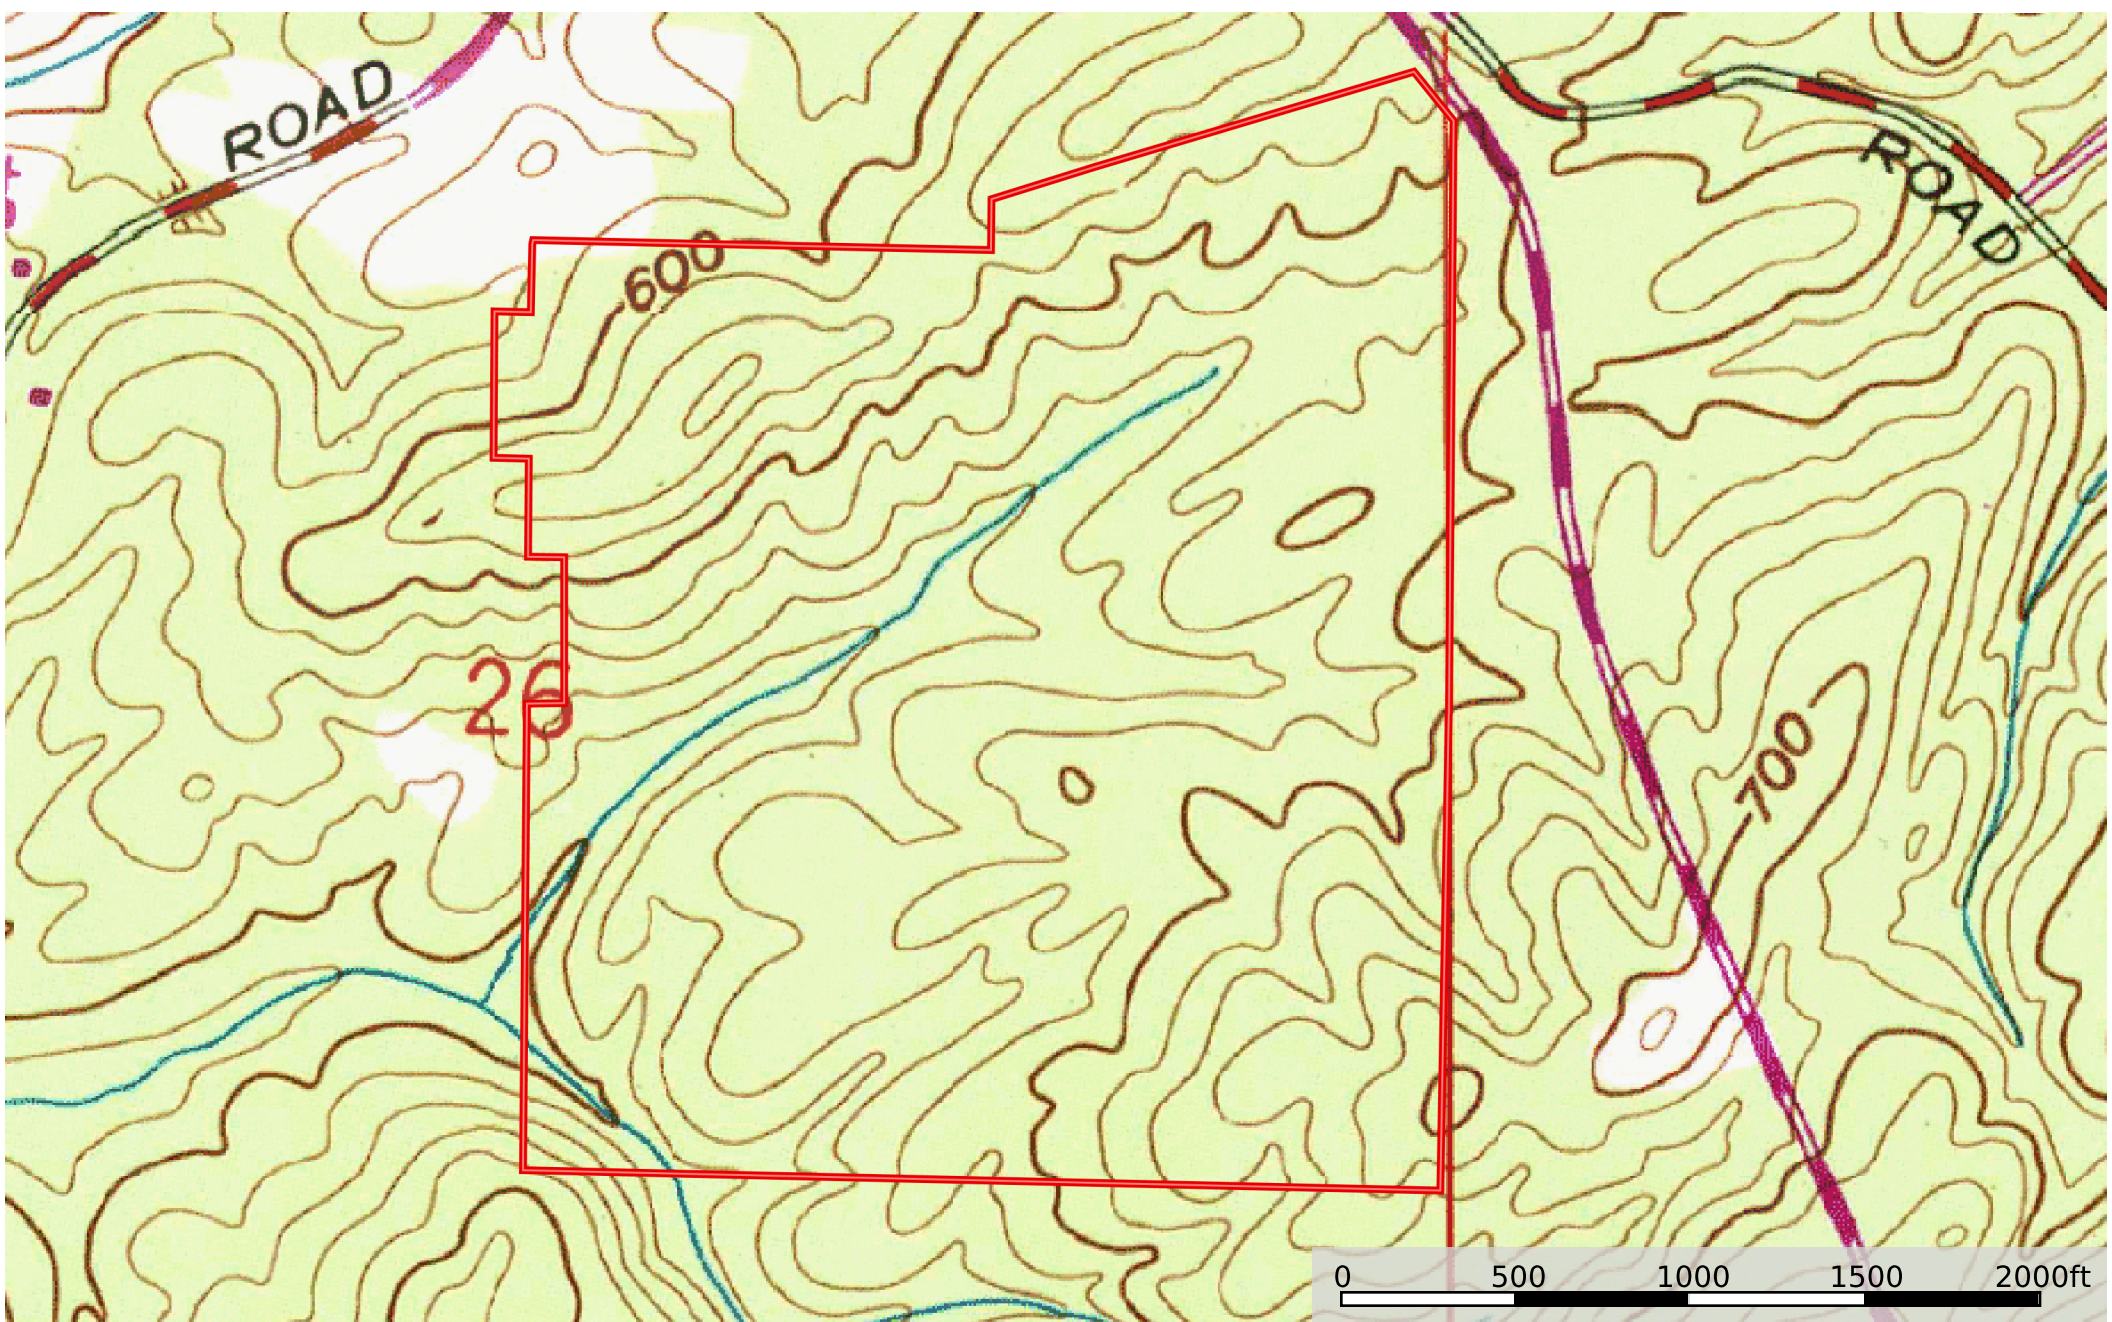

170 acres Jefferson County Parker
Alabama, AC +/-

 Boundary