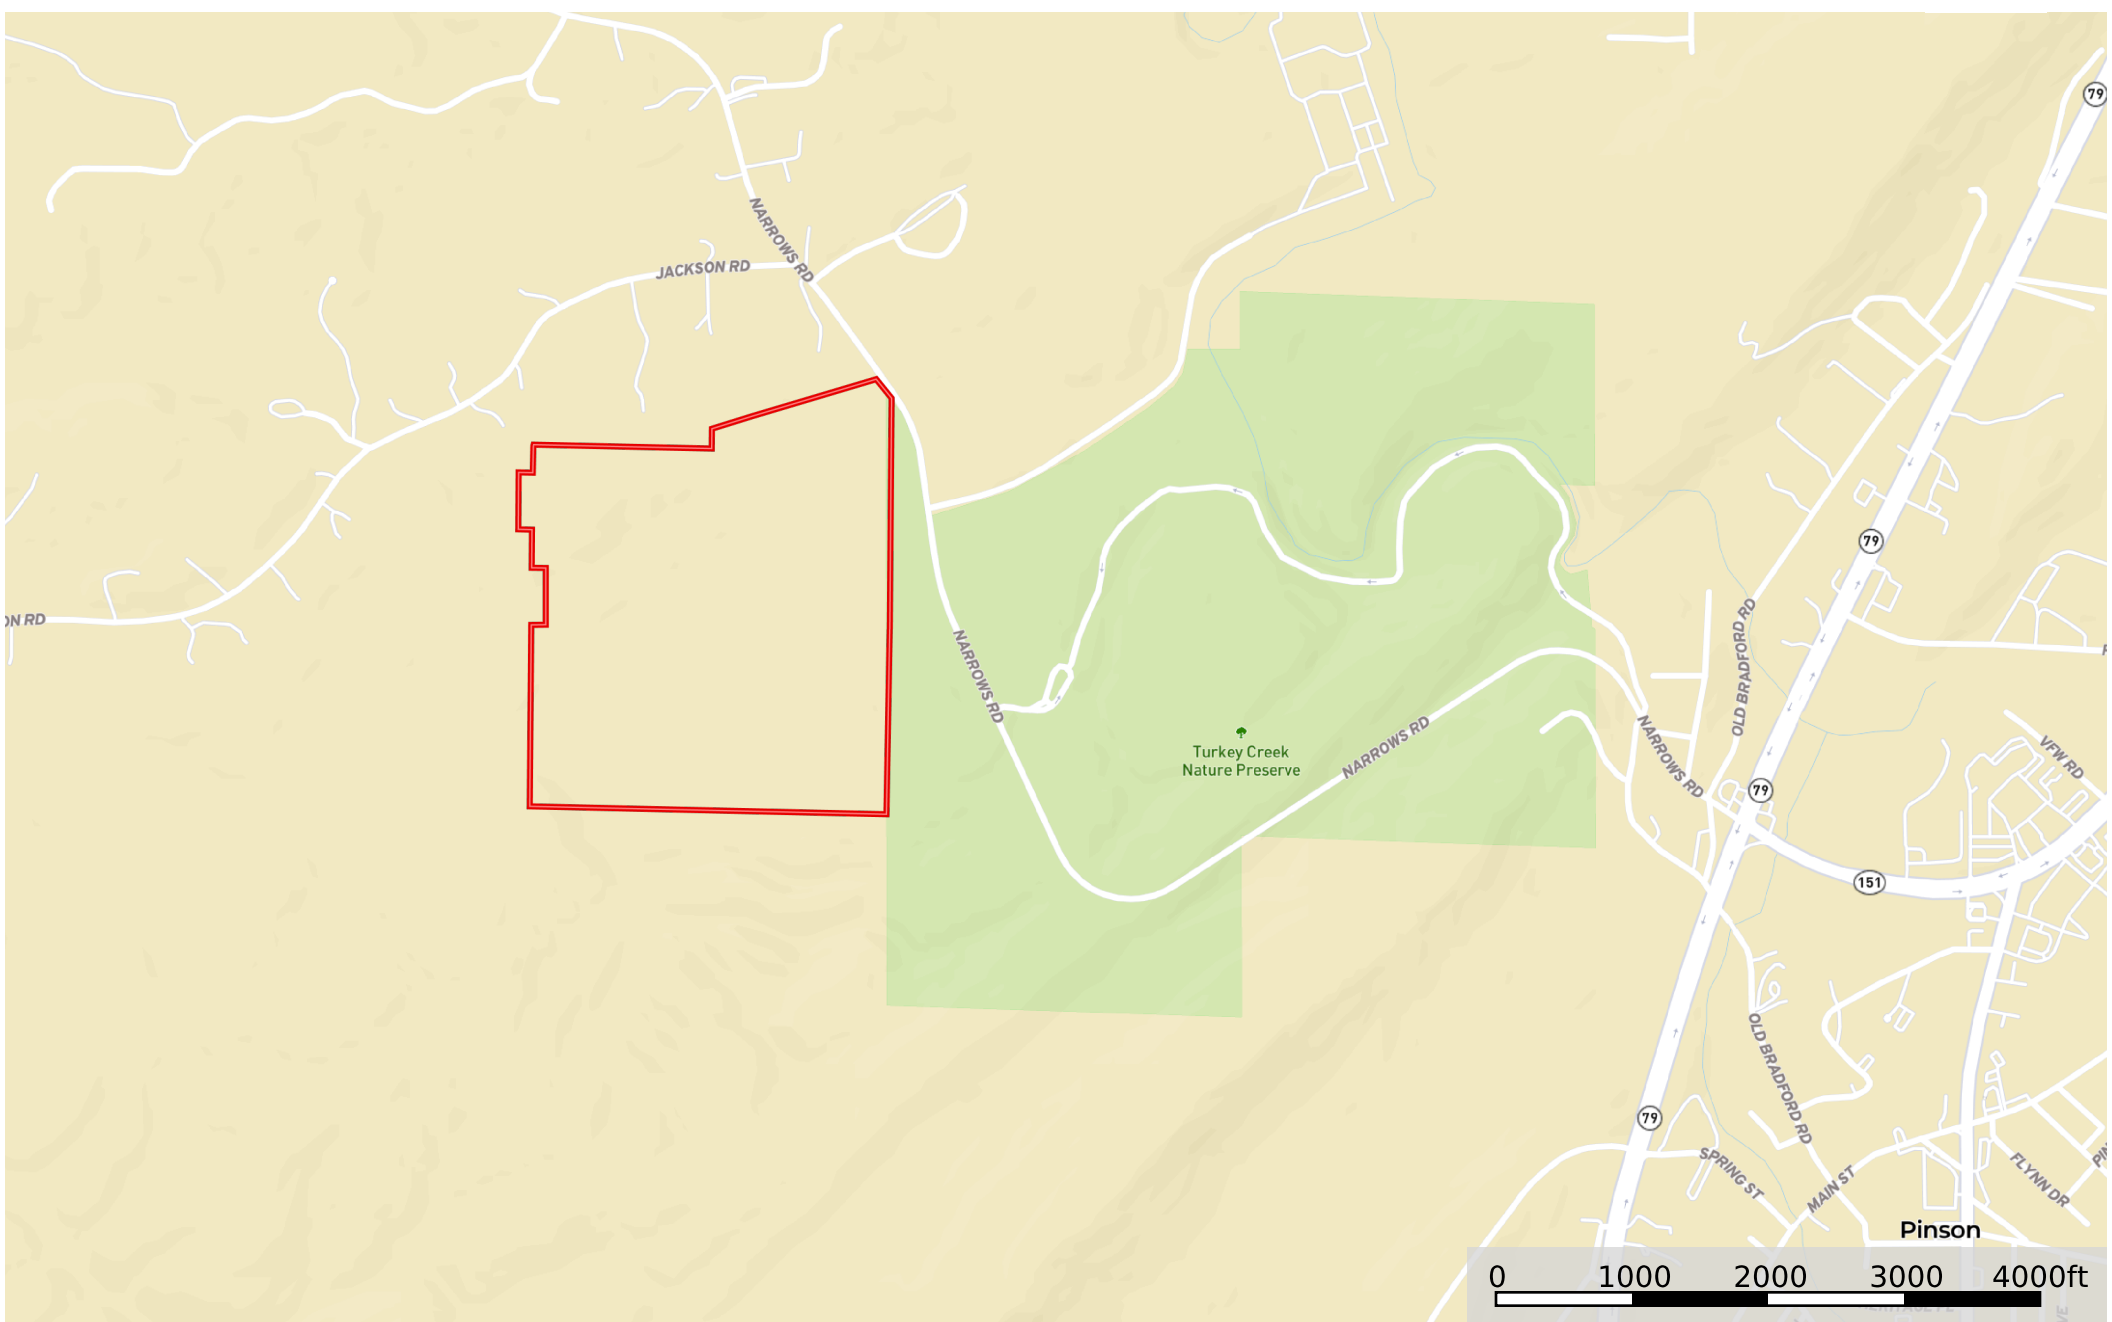

170 acres Jefferson County Parker

Alabama, AC +/-

 Boundary