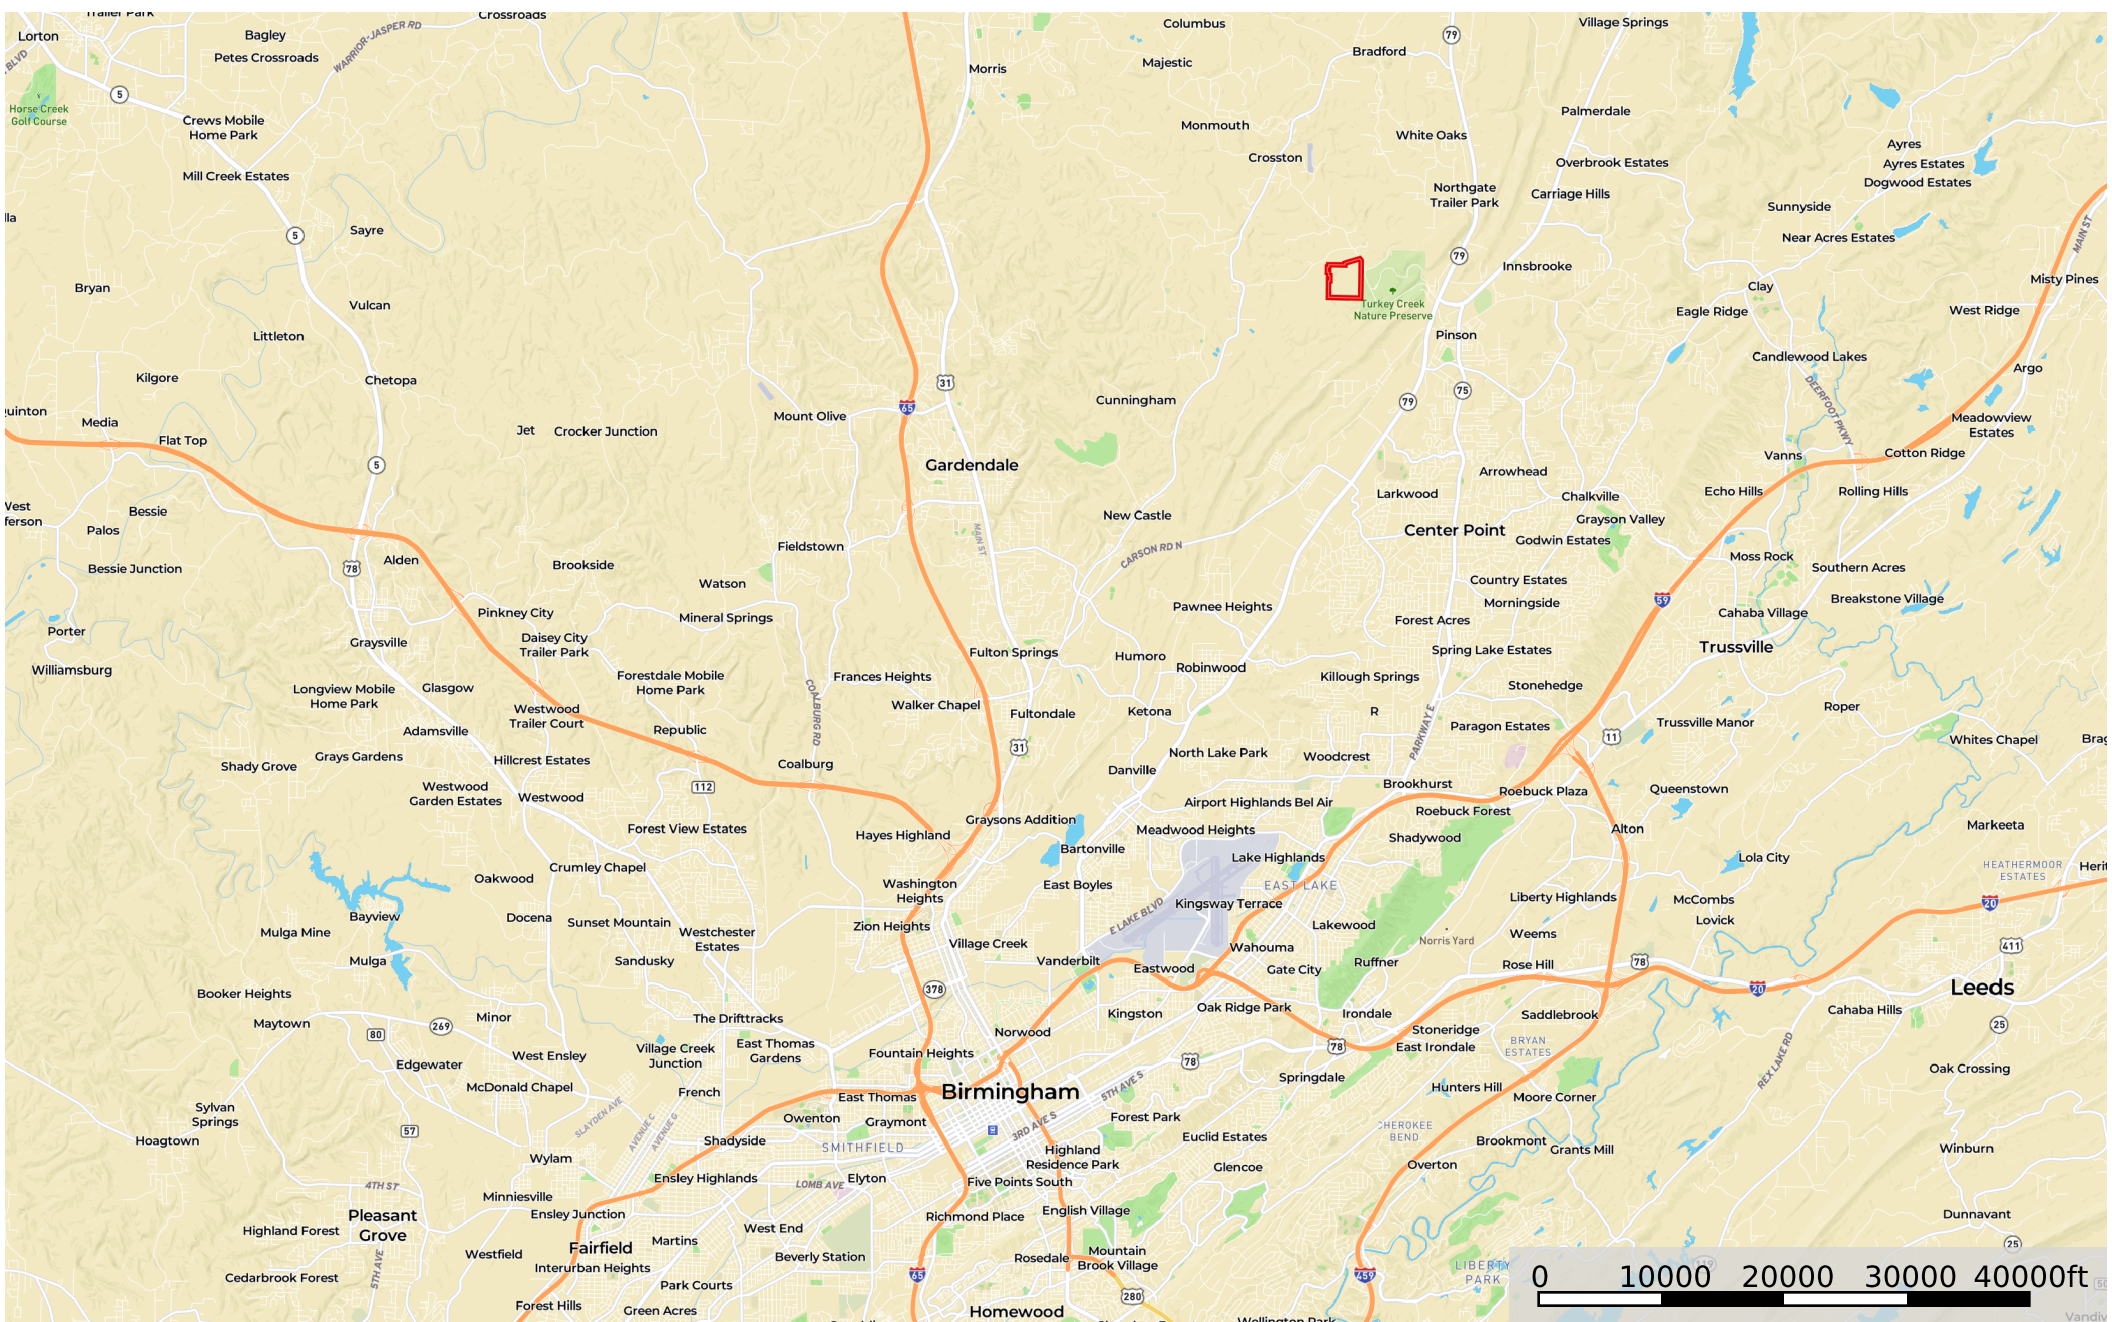

# 170 acres Jefferson County Parker

Alabama, AC +/-

 Boundary