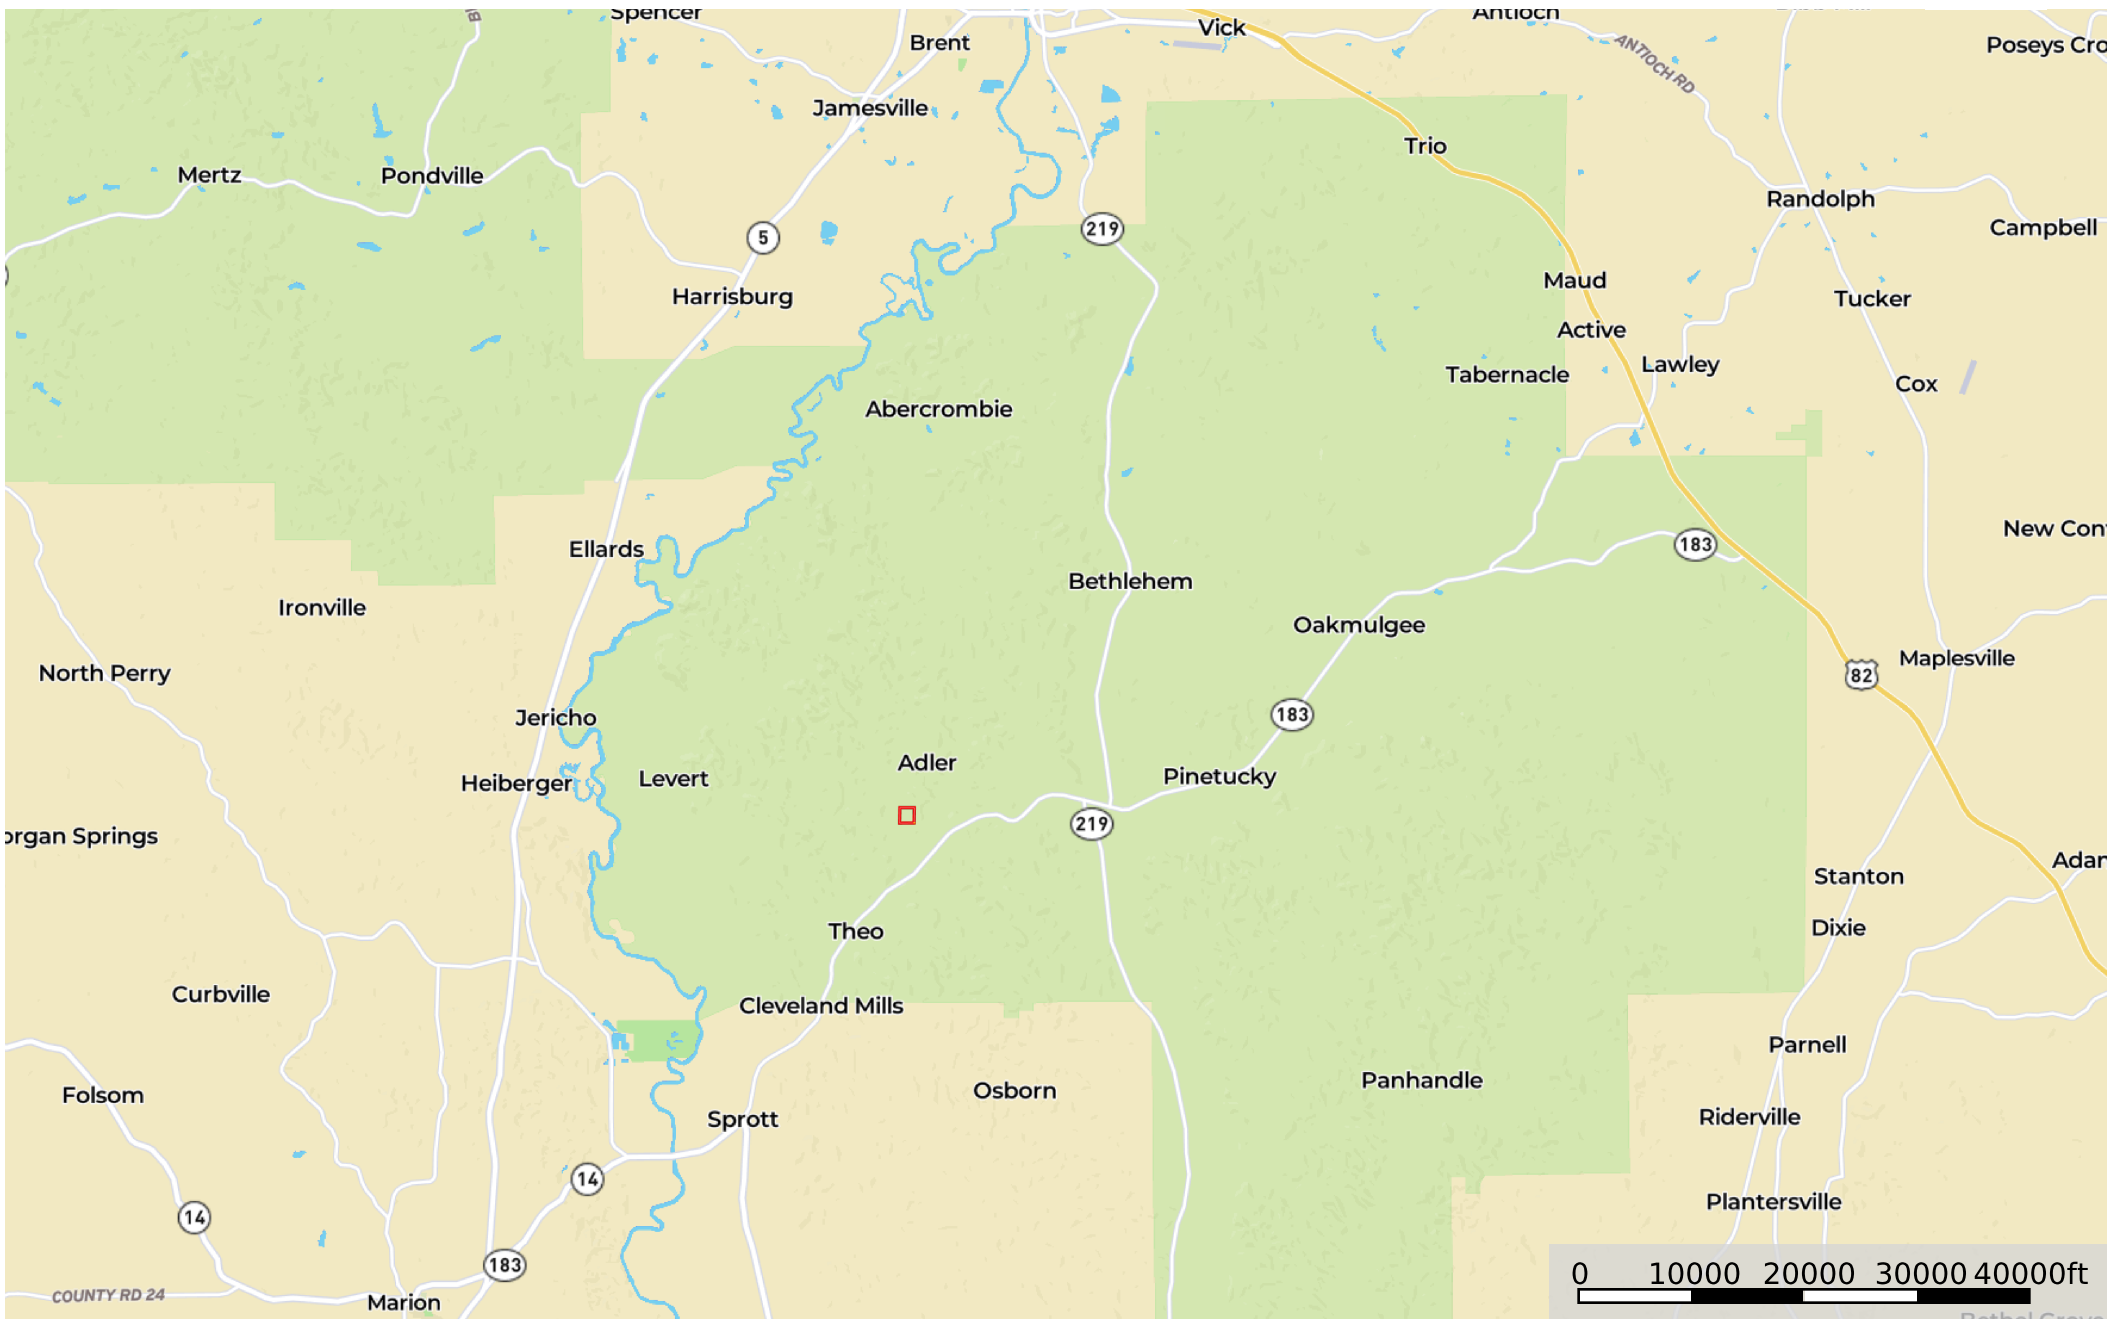

40 acres Perry County Morris

Perry County, Alabama, 40 AC +/-

--- Road / Trail □ Boundary