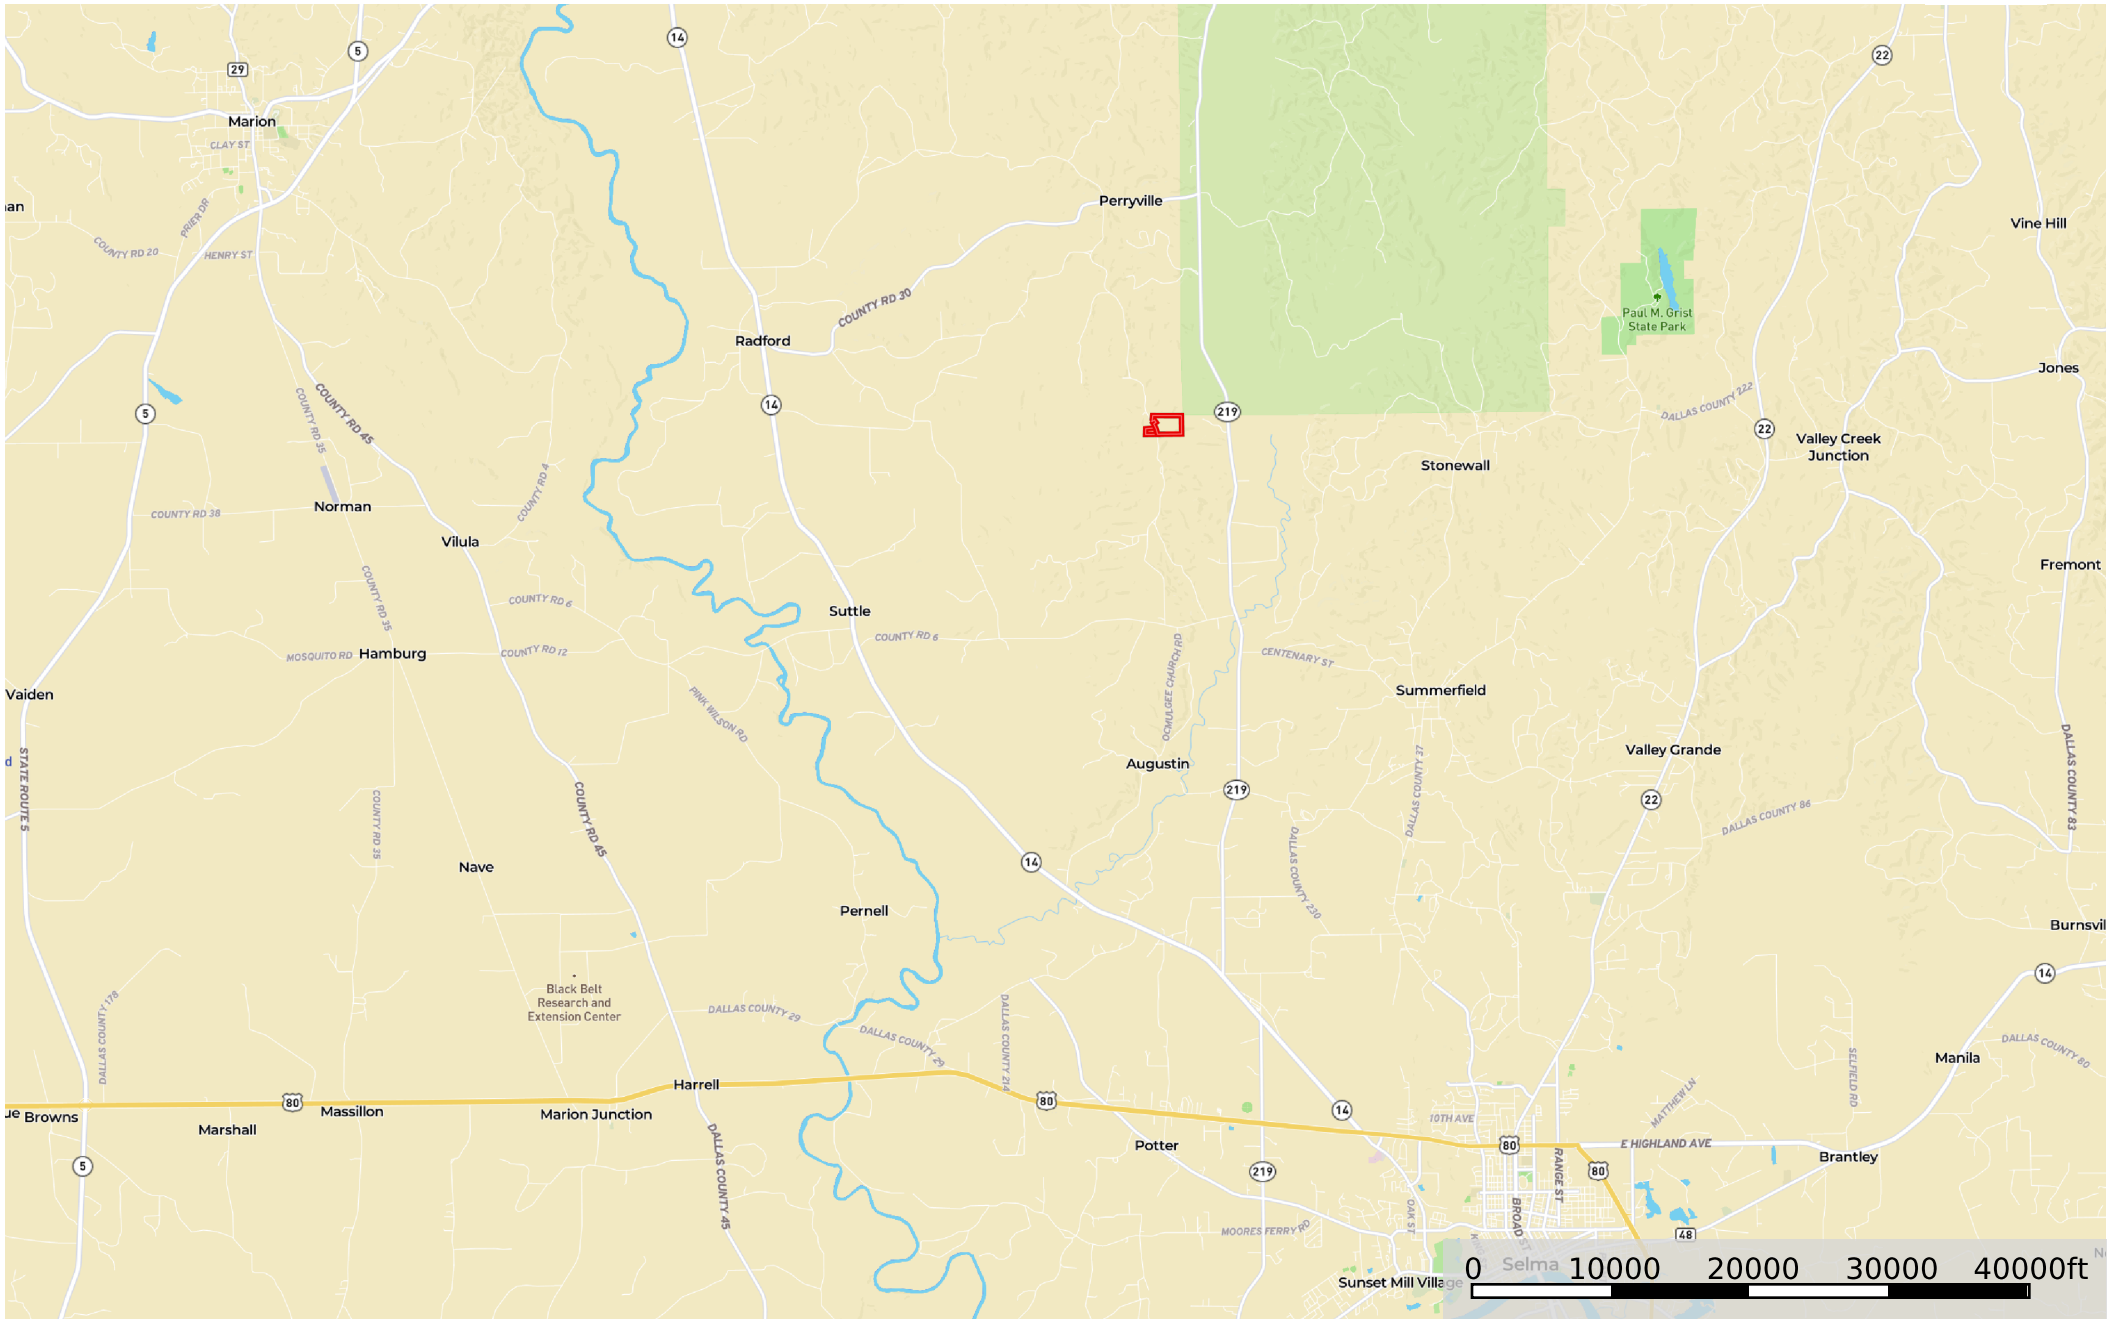

66 acres Perry County Patterson

Perry County, Alabama, 66 AC +/-

 Boundary