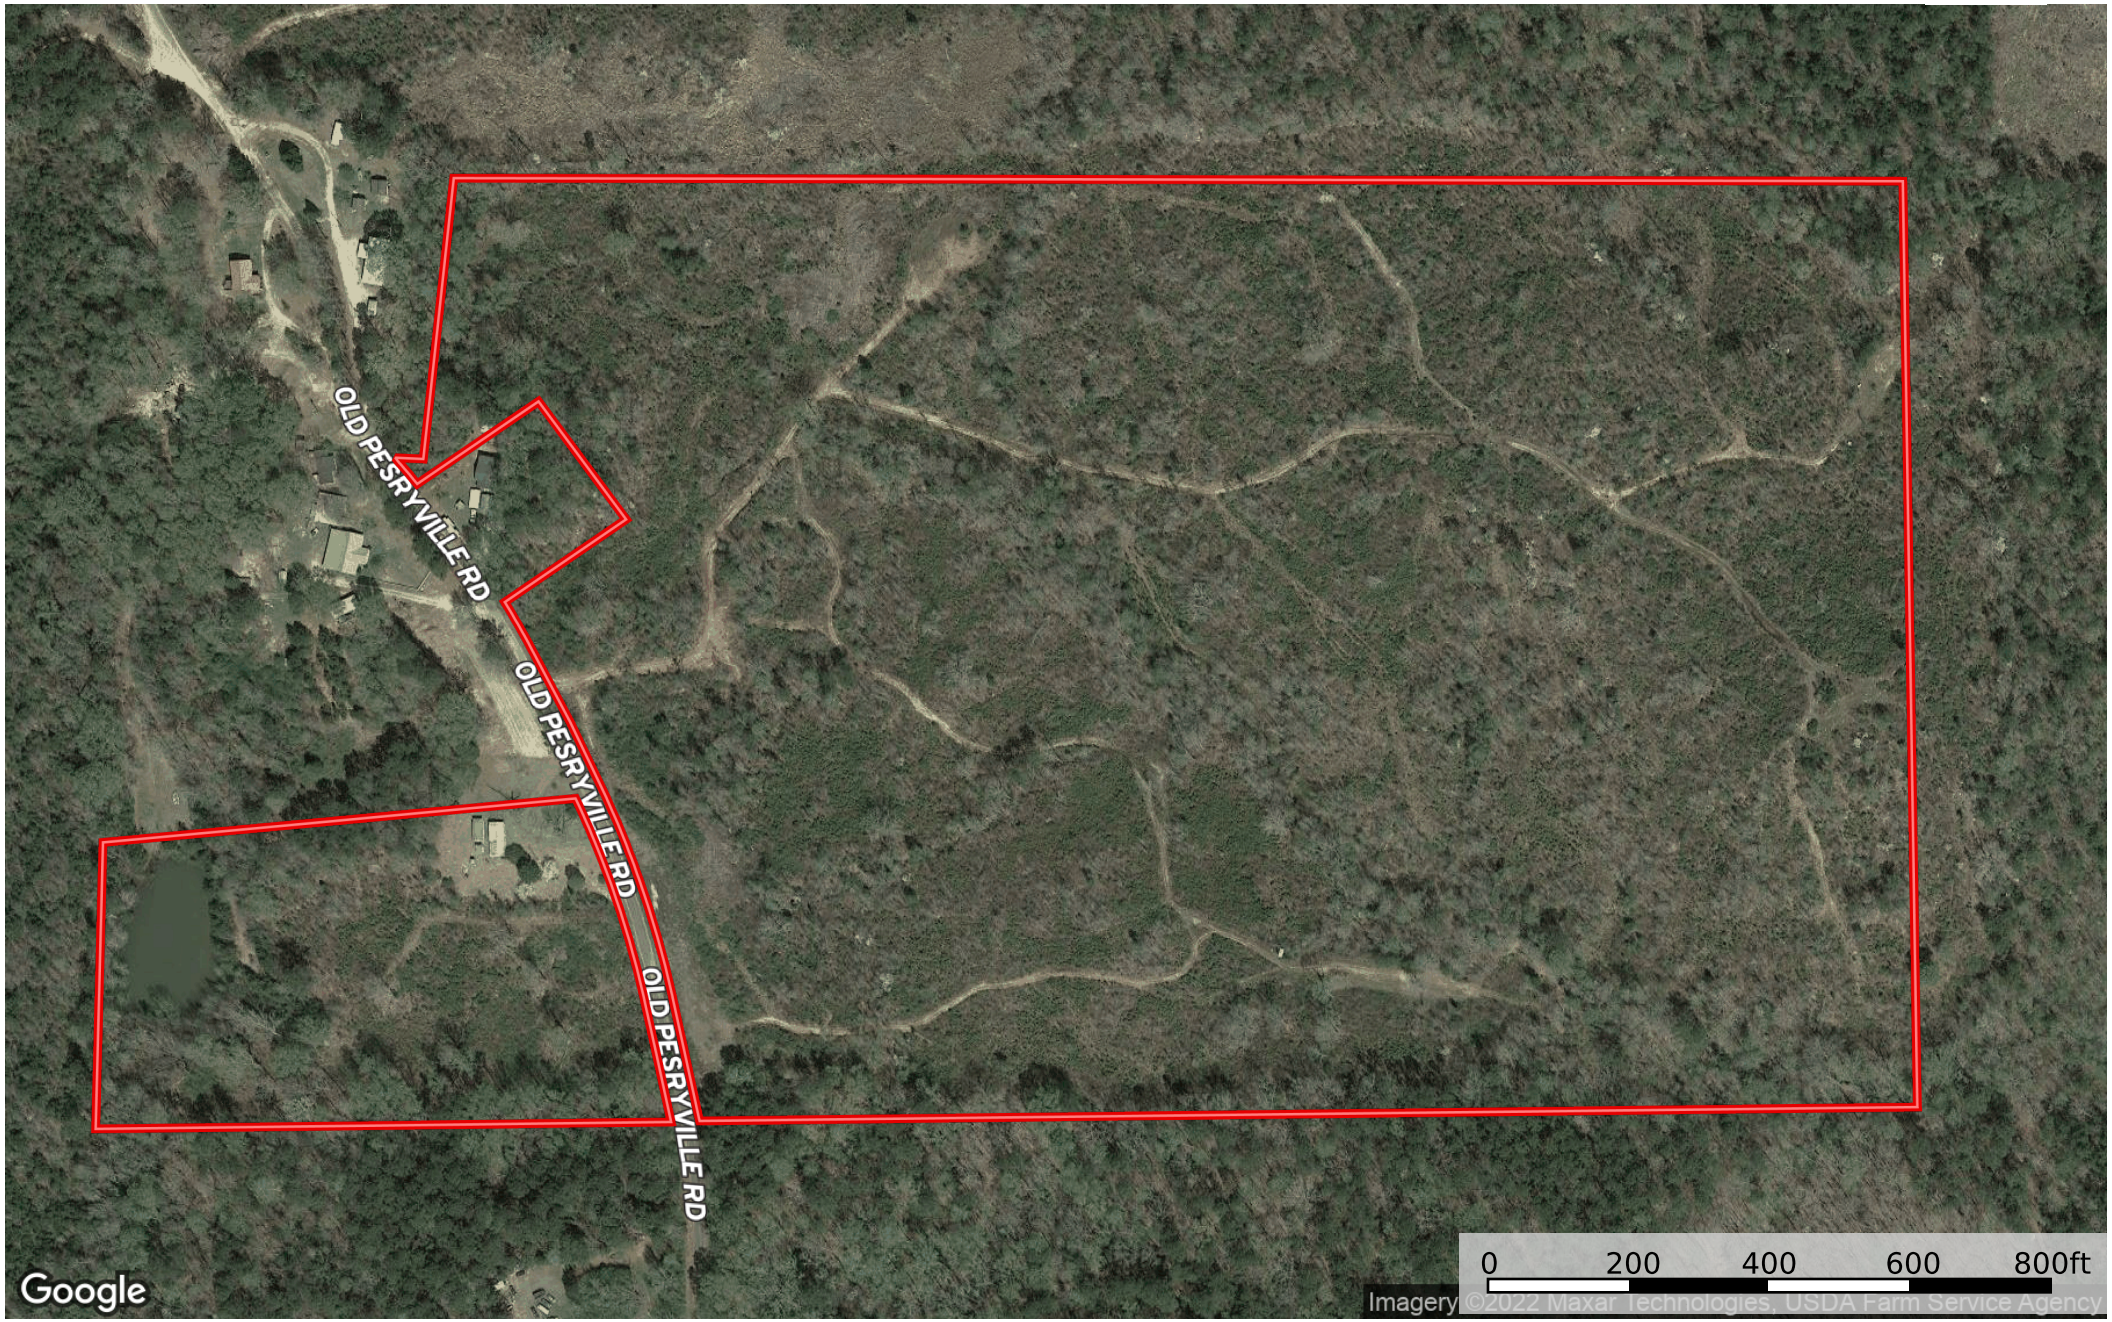

66 acres Perry County Patterson

Perry County, Alabama, 66 AC +/-

Google

0 200 400 600 800ft
Imagery ©2022 Maxar Technologies, USDA Farm Service Agency

 Boundary