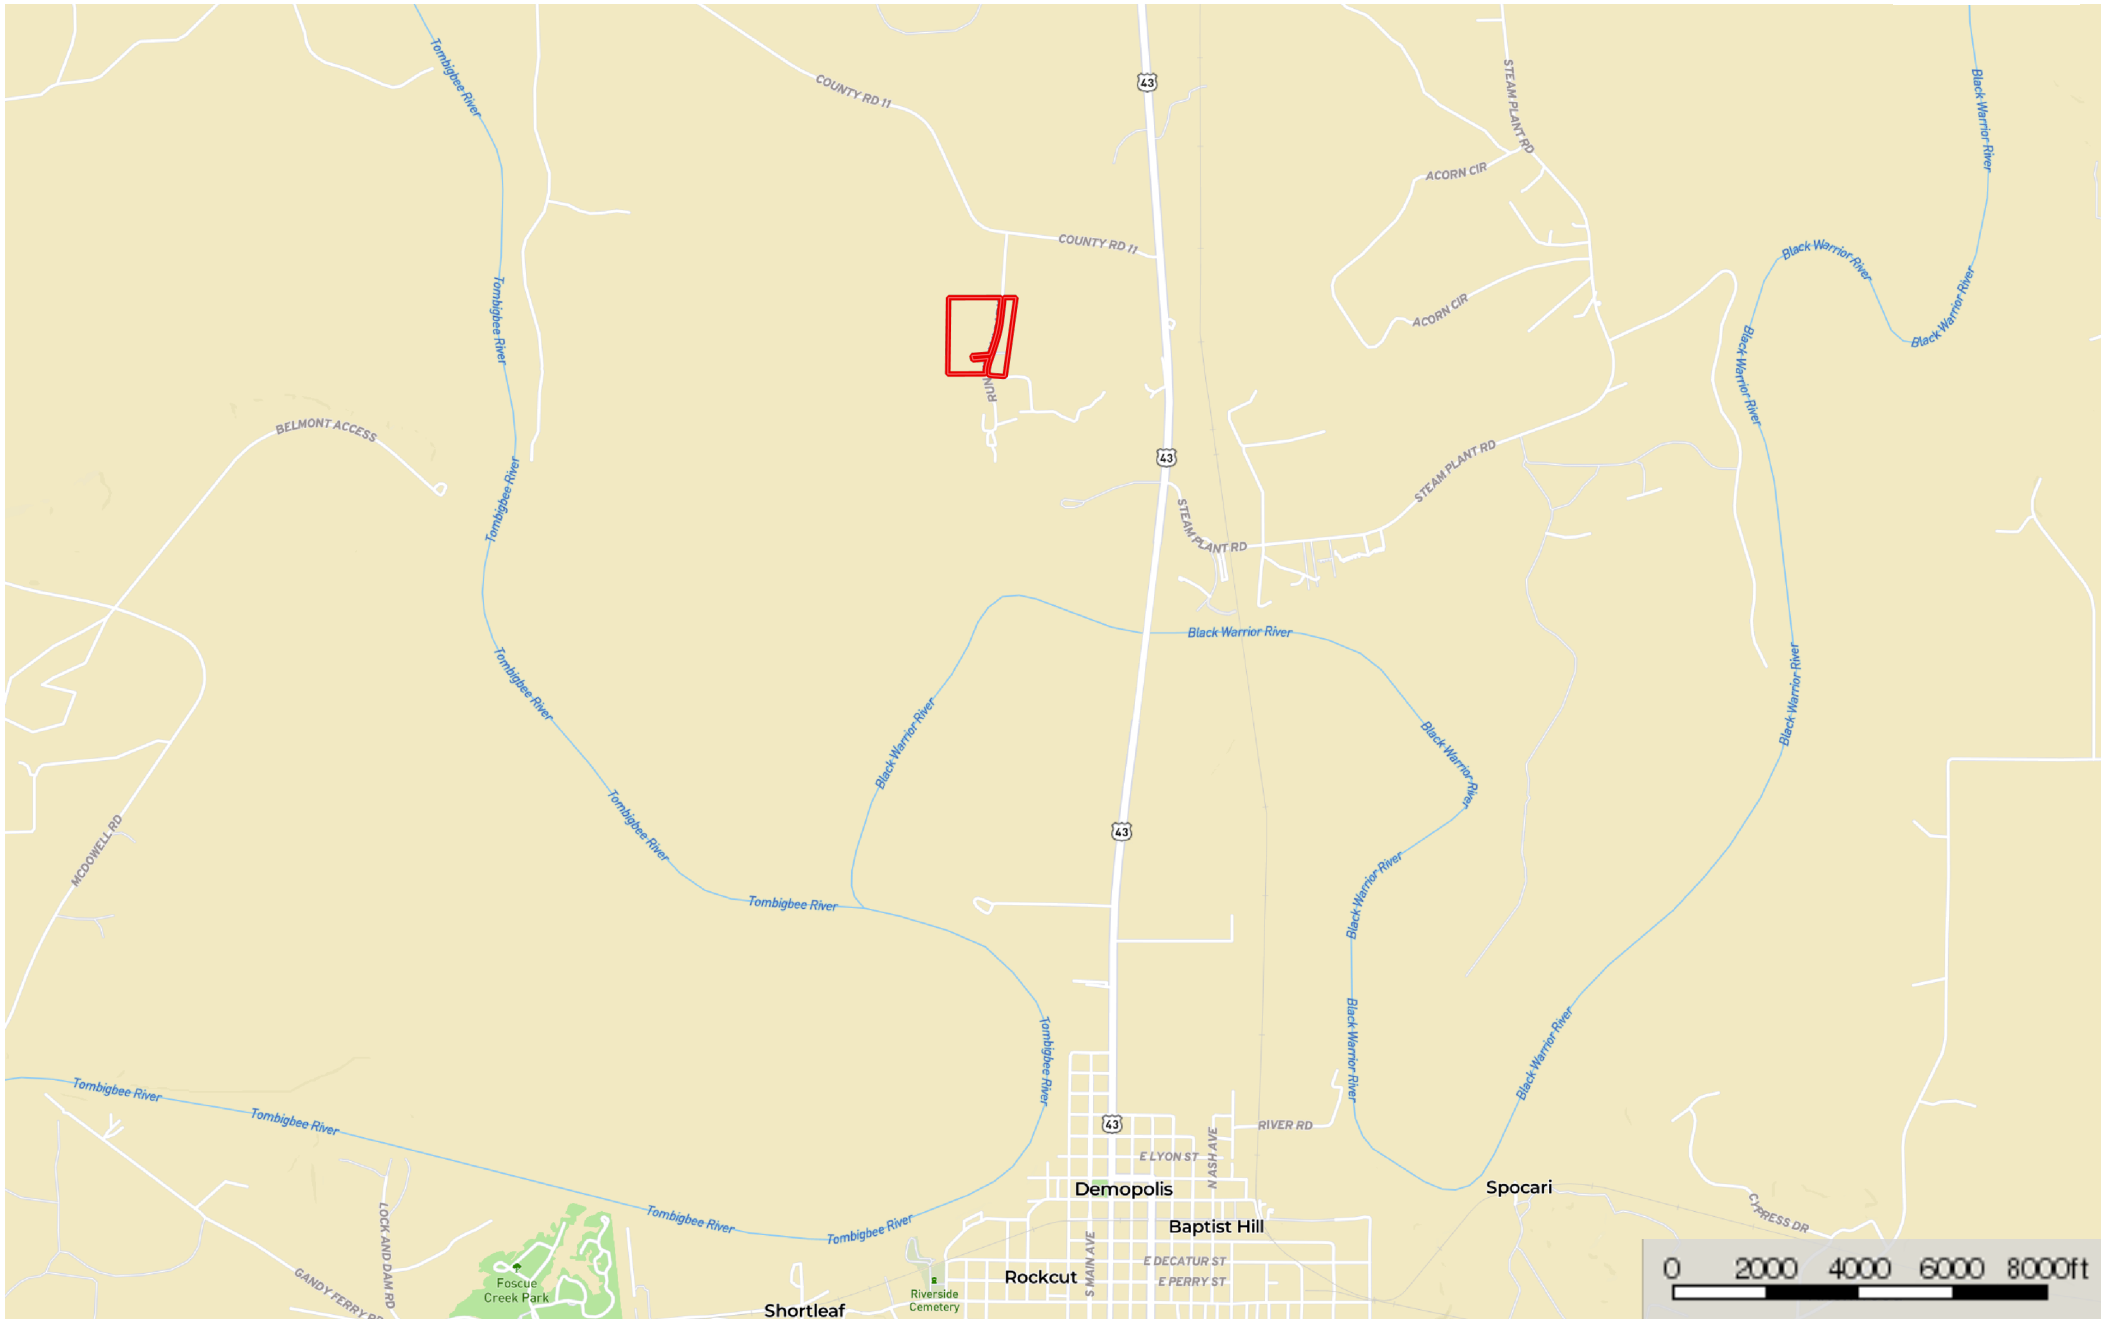

Black Warrior Slough

Greene County, Alabama, 33 AC +/-

Boundary